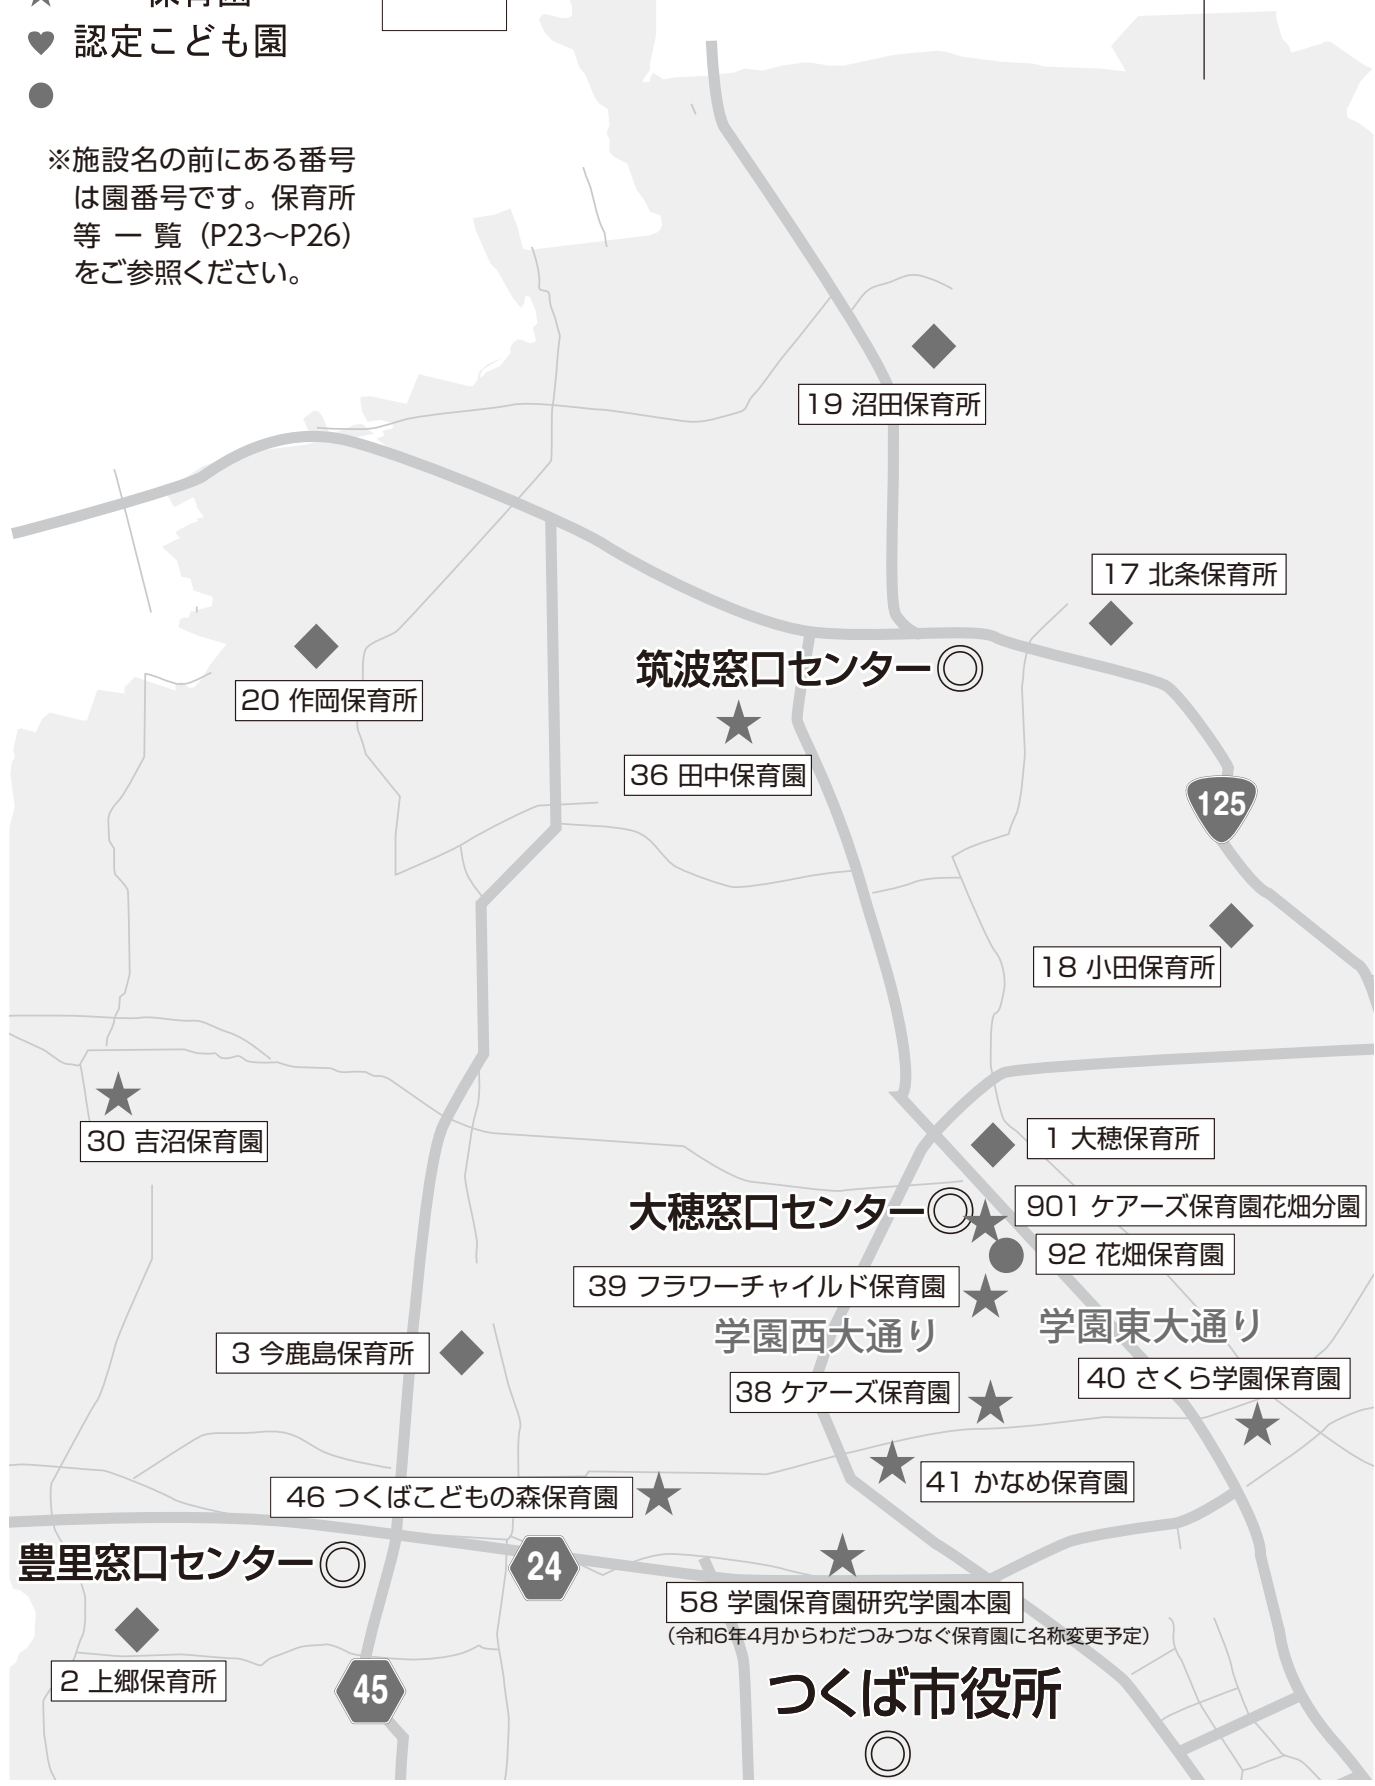

つくば市保育所等マップ

- 公立保育所
- ★ 保育園
- ♥ 認定こども園
- ●

[子育て支援マップ]

※施設名の前にある番号は園番号です。保育所等一覧 (P23~P26) をご参照ください。

つくば市
保育所等マップ