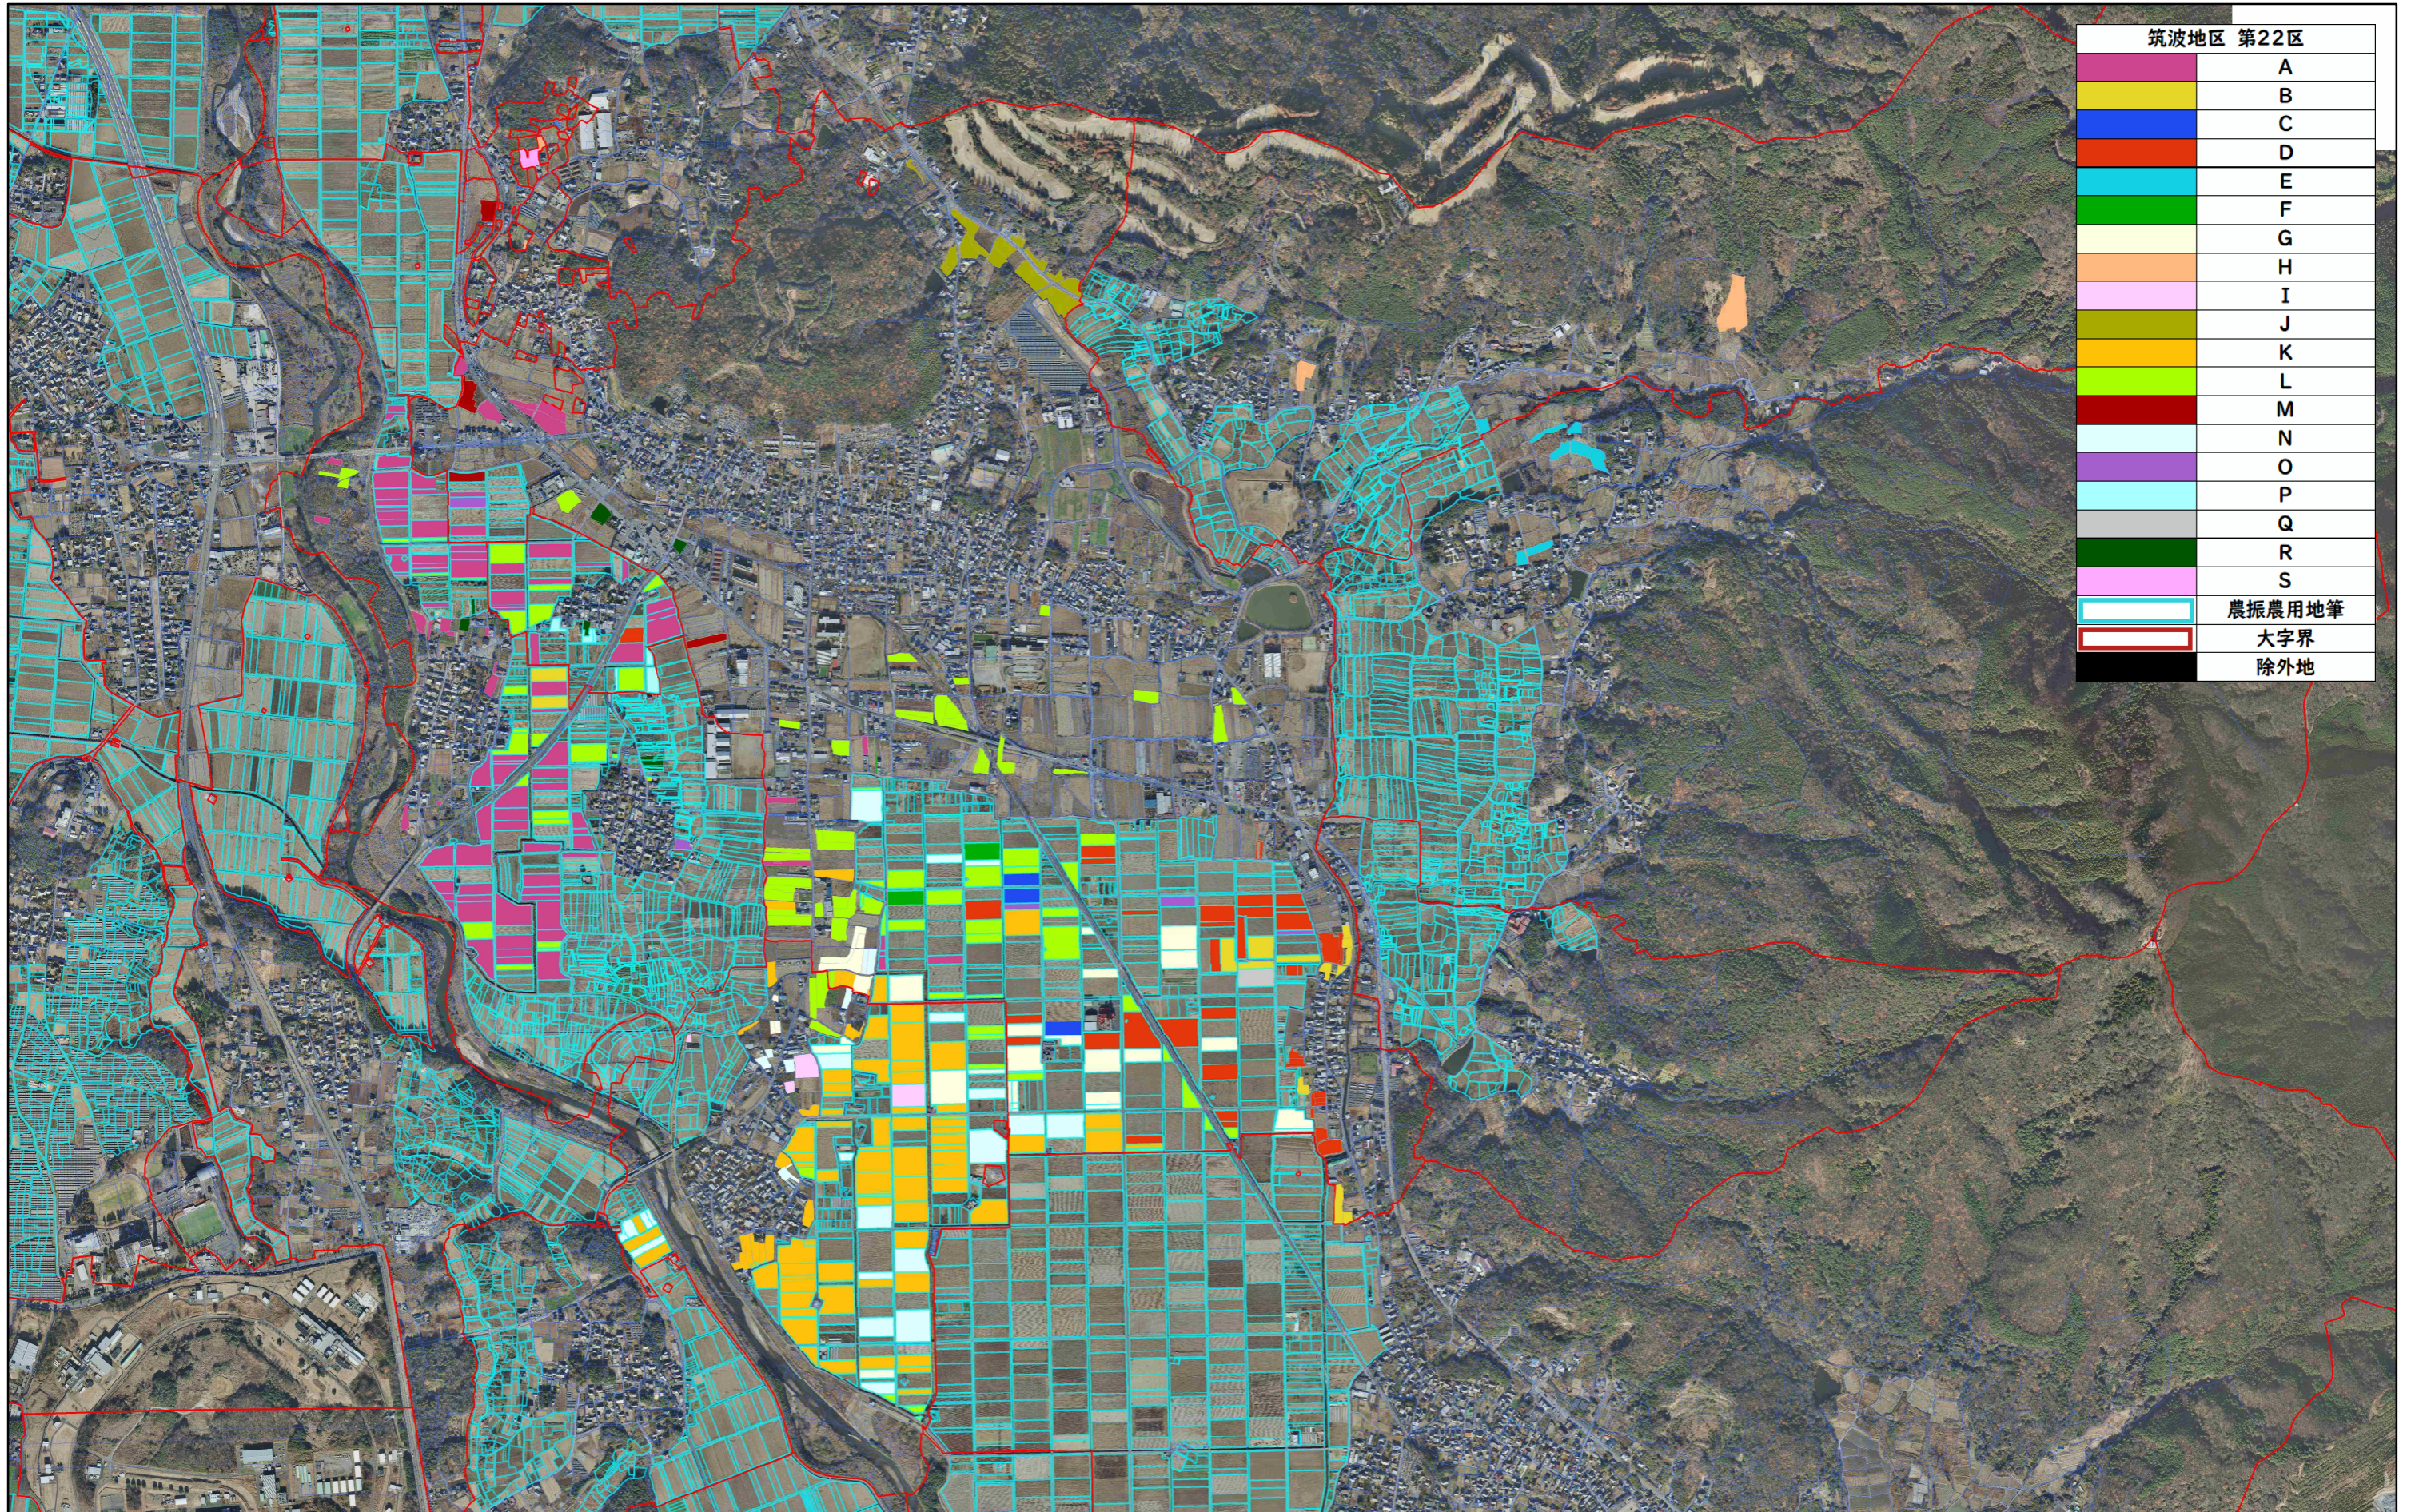

つくば市 目標地図 筑波地区 第22区

筑波地区 第22区	
[Pink]	A
[Yellow]	B
[Blue]	C
[Red]	D
[Cyan]	E
[Green]	F
[Light Yellow]	G
[Orange]	H
[Light Pink]	I
[Olive Green]	J
[Yellow-Orange]	K
[Light Green]	L
[Dark Red]	M
[Light Blue]	N
[Purple]	O
[Light Cyan]	P
[Grey]	Q
[Dark Green]	R
[Light Purple]	S
[Cyan outline]	農振農用地筆
[Red outline]	大字界
[Black outline]	除外地

0 220 440 880メートル