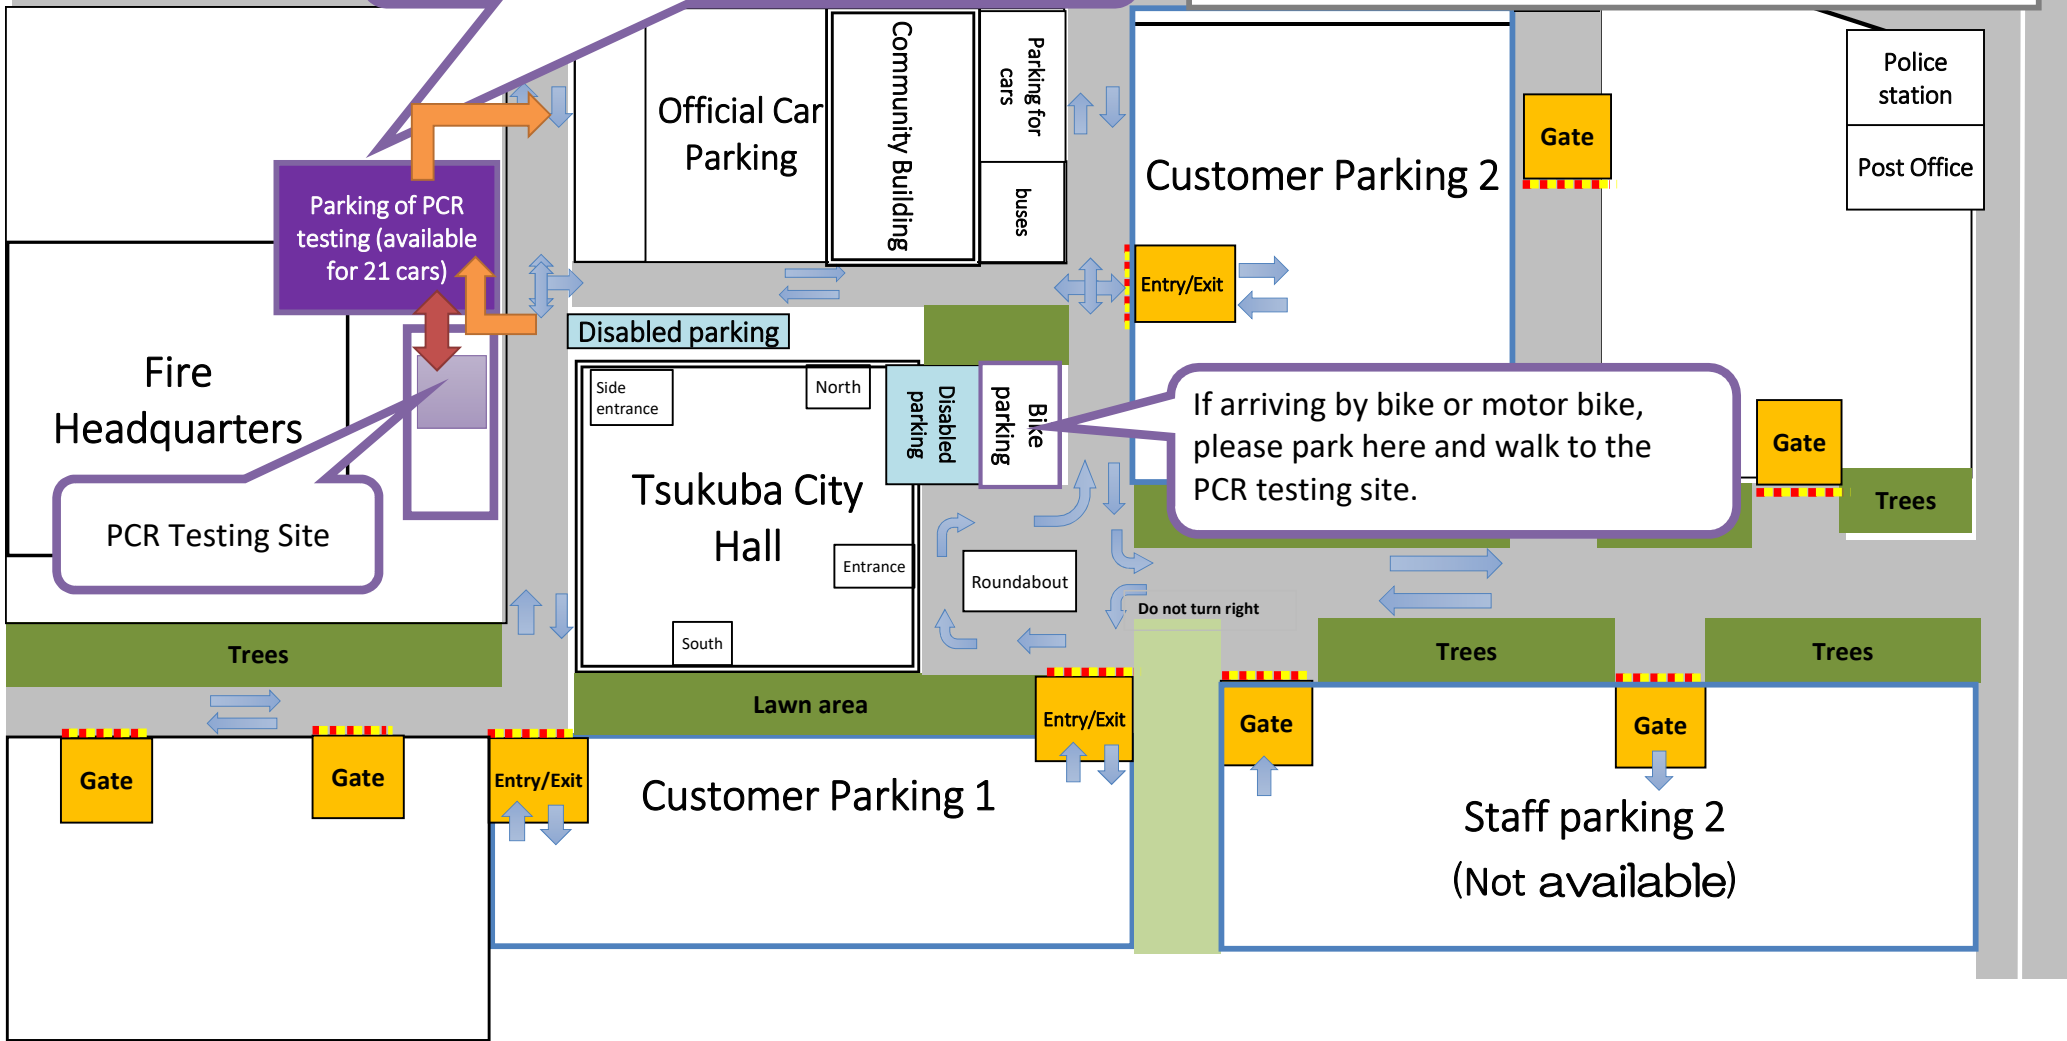

PCR Testing Site

Please park your car here. If it is full, please use customer parking 1 or 2.

← Follow this arrow if you are taking a PCR test.
← Cars should follow this arrow.

Parking of PCR testing (available for 21 cars)

Fire Headquarters

PCR Testing Site

Tsukuba City Hall

Customer Parking 2

Police station
Post Office

If arriving by bike or motor bike, please park here and walk to the PCR testing site.

Customer Parking 1

Staff parking 2
(Not available)